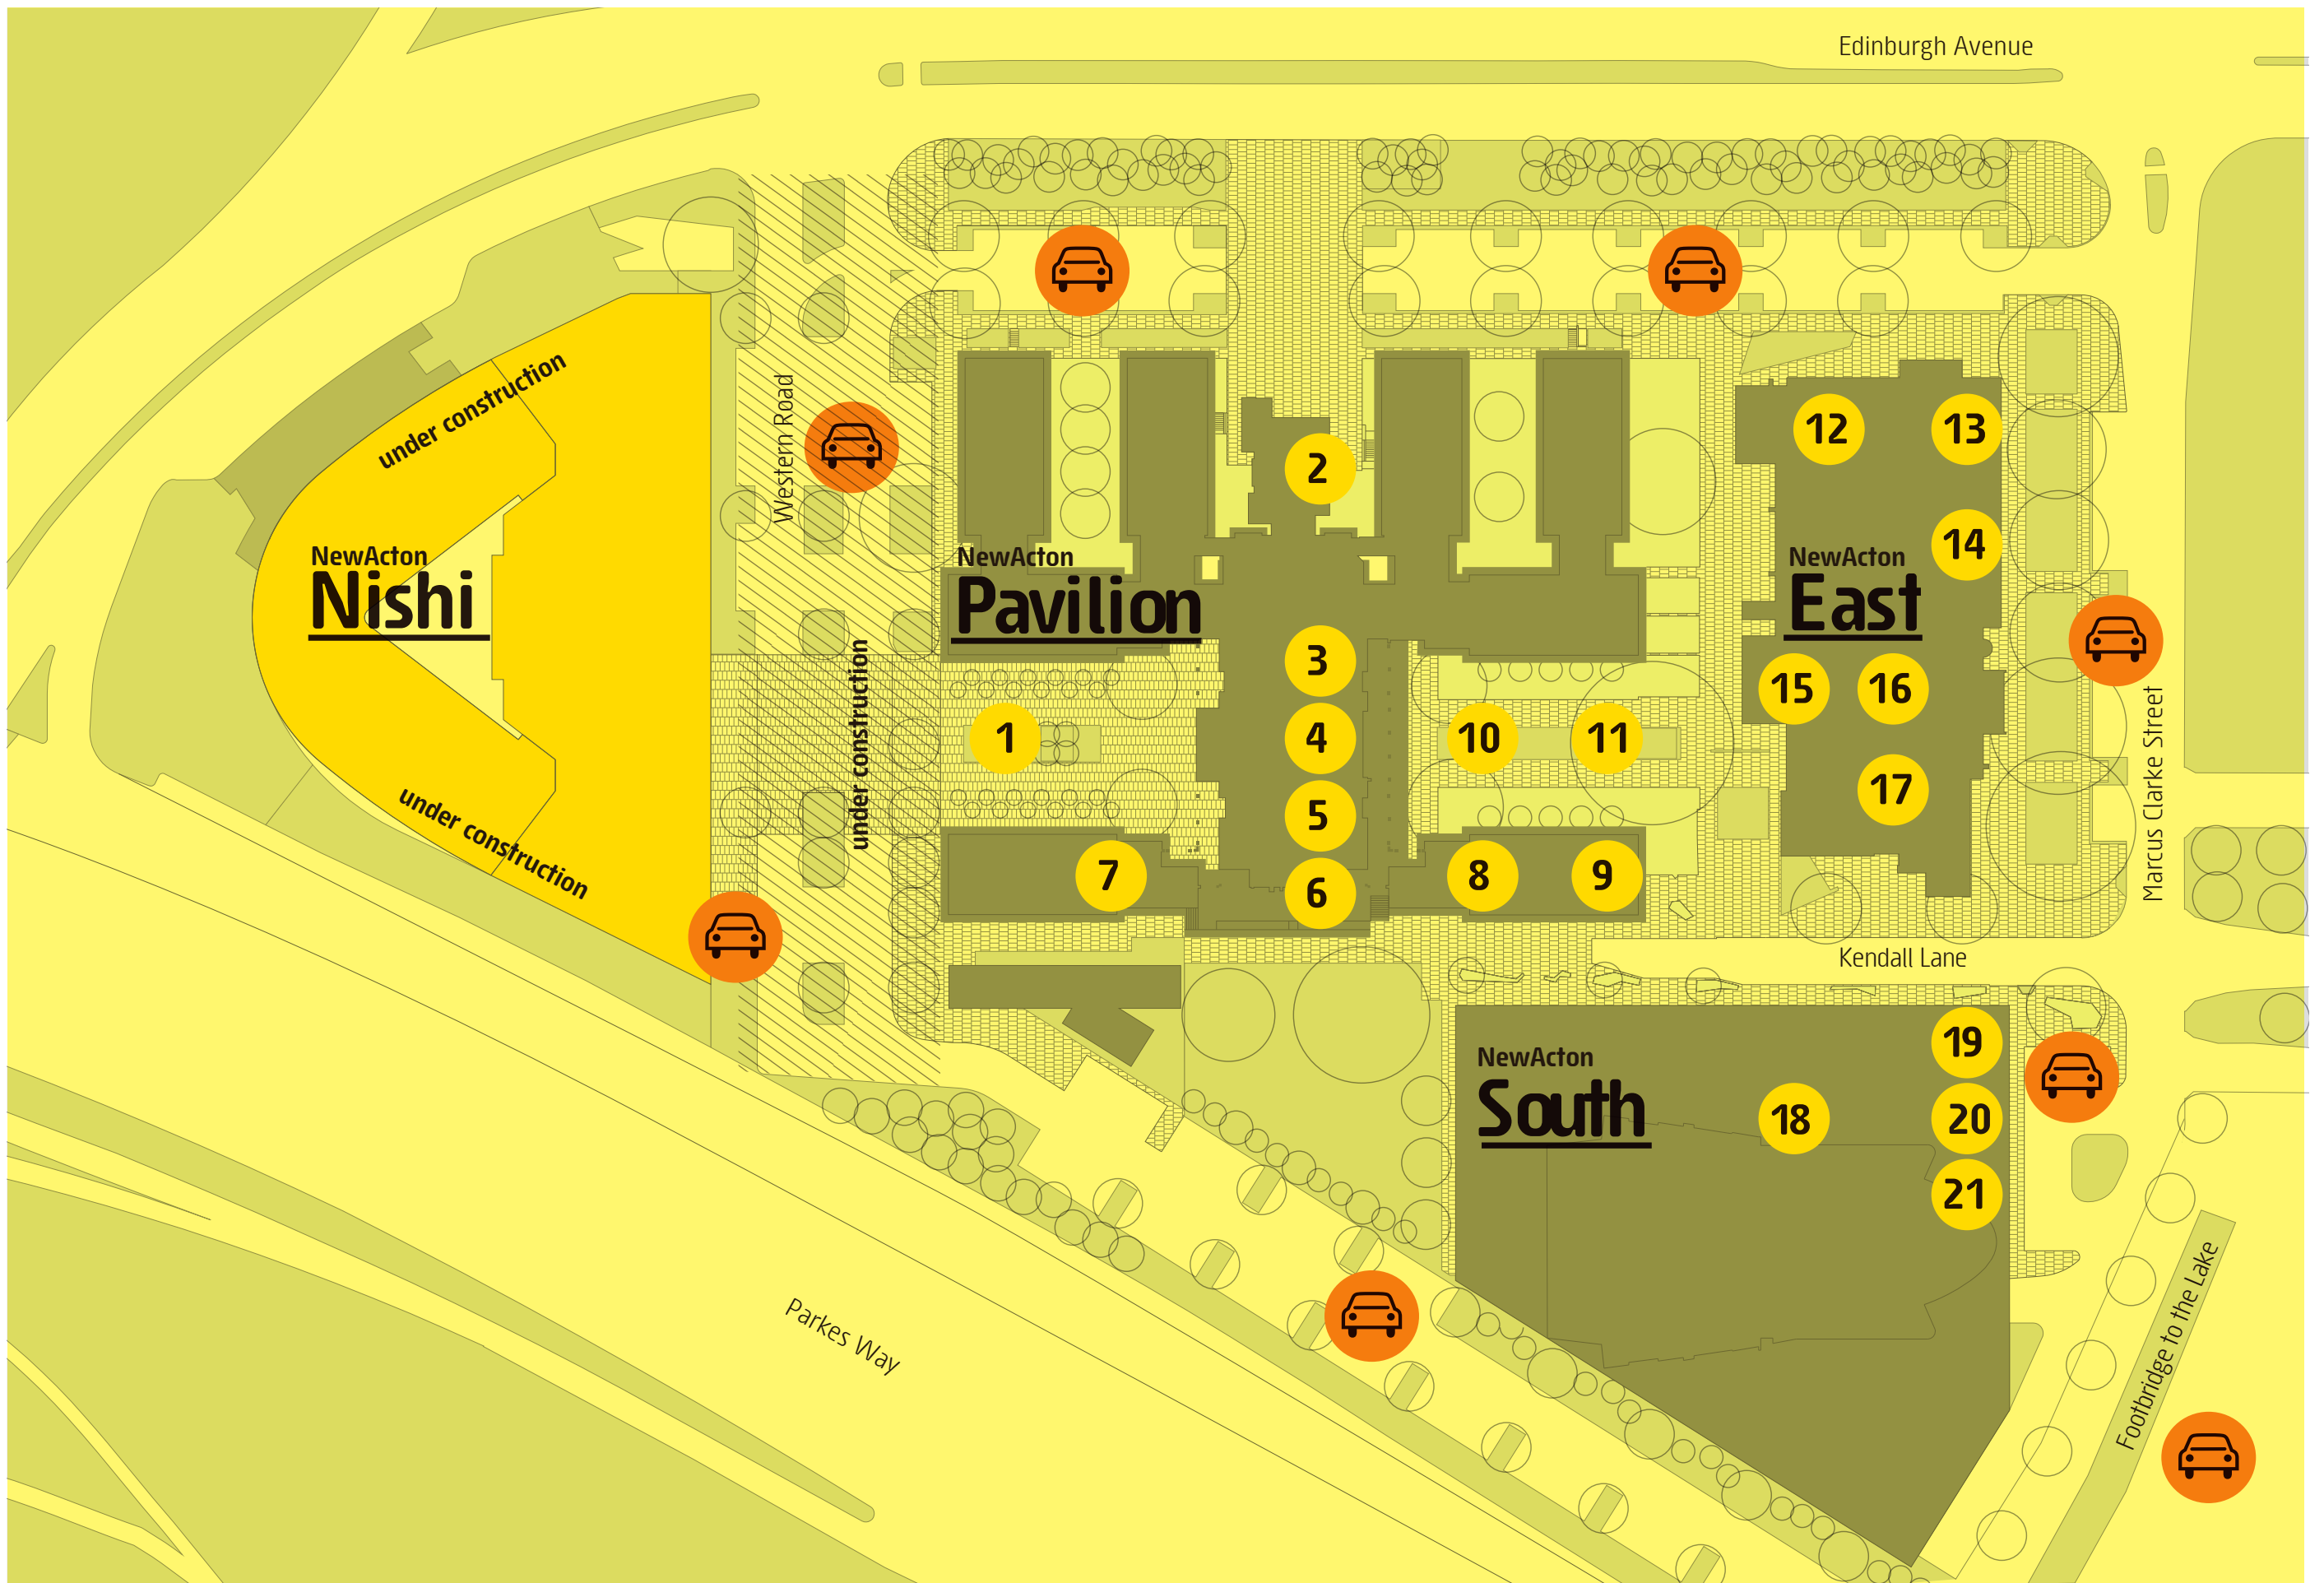

# NEWACTON

NewActon Precinct

## OFFSITE CARPARKS NEARBY

- 1 Western Courtyard
- 2 Diamant Hotel
- 3 Bicicletta
- 4 Flint Dining Room & Bar
- 5 Molonglo Group
- 6 Parlour Wine Room
- 7 DDCS Family Law Specialists
- 8 Soma Day Spa
- 9 La Bimbi Salon
- 10 Courtyard Cinema
- 11 Eastern Courtyard
- 12 Colliers International
- 13 UrbanFood Store + Cafe
- 14 ACCC
- 15 Pilates Canberra
- 16 Body to Burn Personal Fitness
- 17 Molonglo Valley Sales Suite
- 18 Kendall Lane Theatre
- 19 Hello There
- 20 NewActon Sales Office
- 21 Coordinate