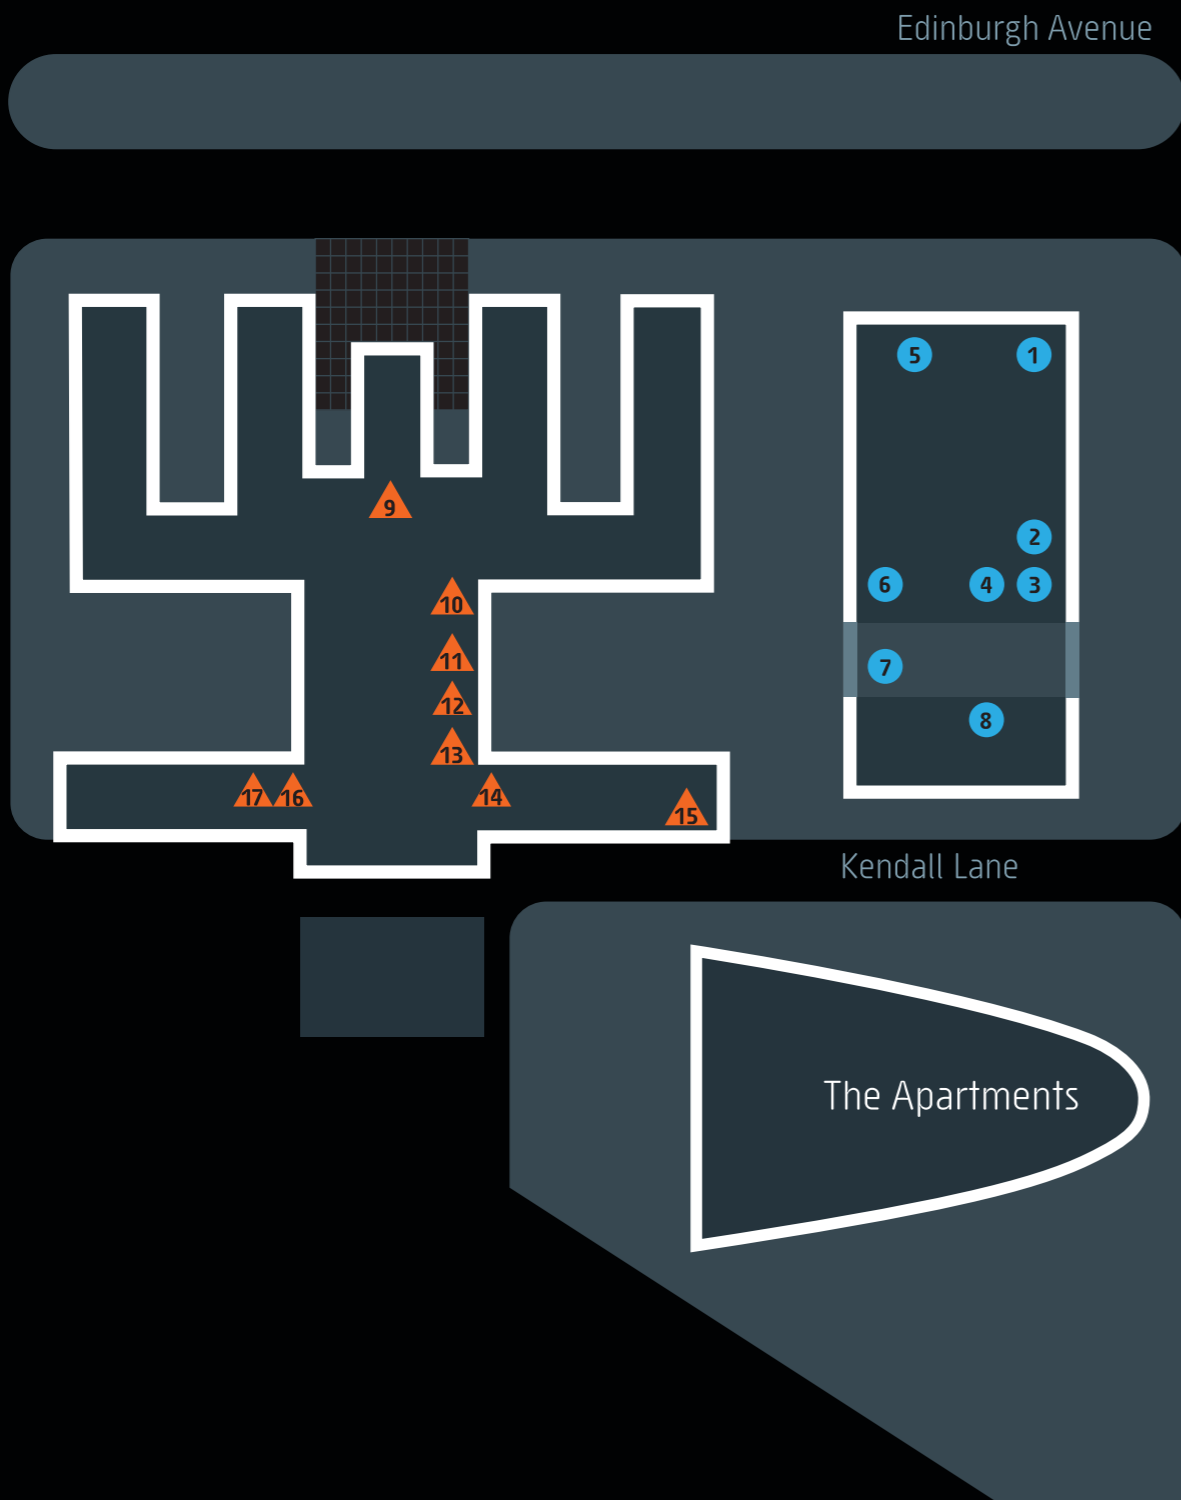

NEWACTON

Precinct Directory

As Nature Intended	1	●	NewActon East
Australian Competition and Consumer Commission	2		
NewActon East Apartments	3		
Body to Burn Personal Fitness	4		
Colliers International	5		
Pilates Canberra	6		
Heritage Link	7		
The Apartments' Display Suite	8	●	NewActon East
<hr/>			
Diamant Hotel	9	▲	NewActon Pavilion
Du Jour Restaurant	10		
Flint Dining Room & Bar	11		
Molonglo Group	12		
Parlour Wine Room	13		
	14		
La Bimbi Salon + Soma Day Spa	15		
Dobinson Davey Clifford Simpson	16		
	17		