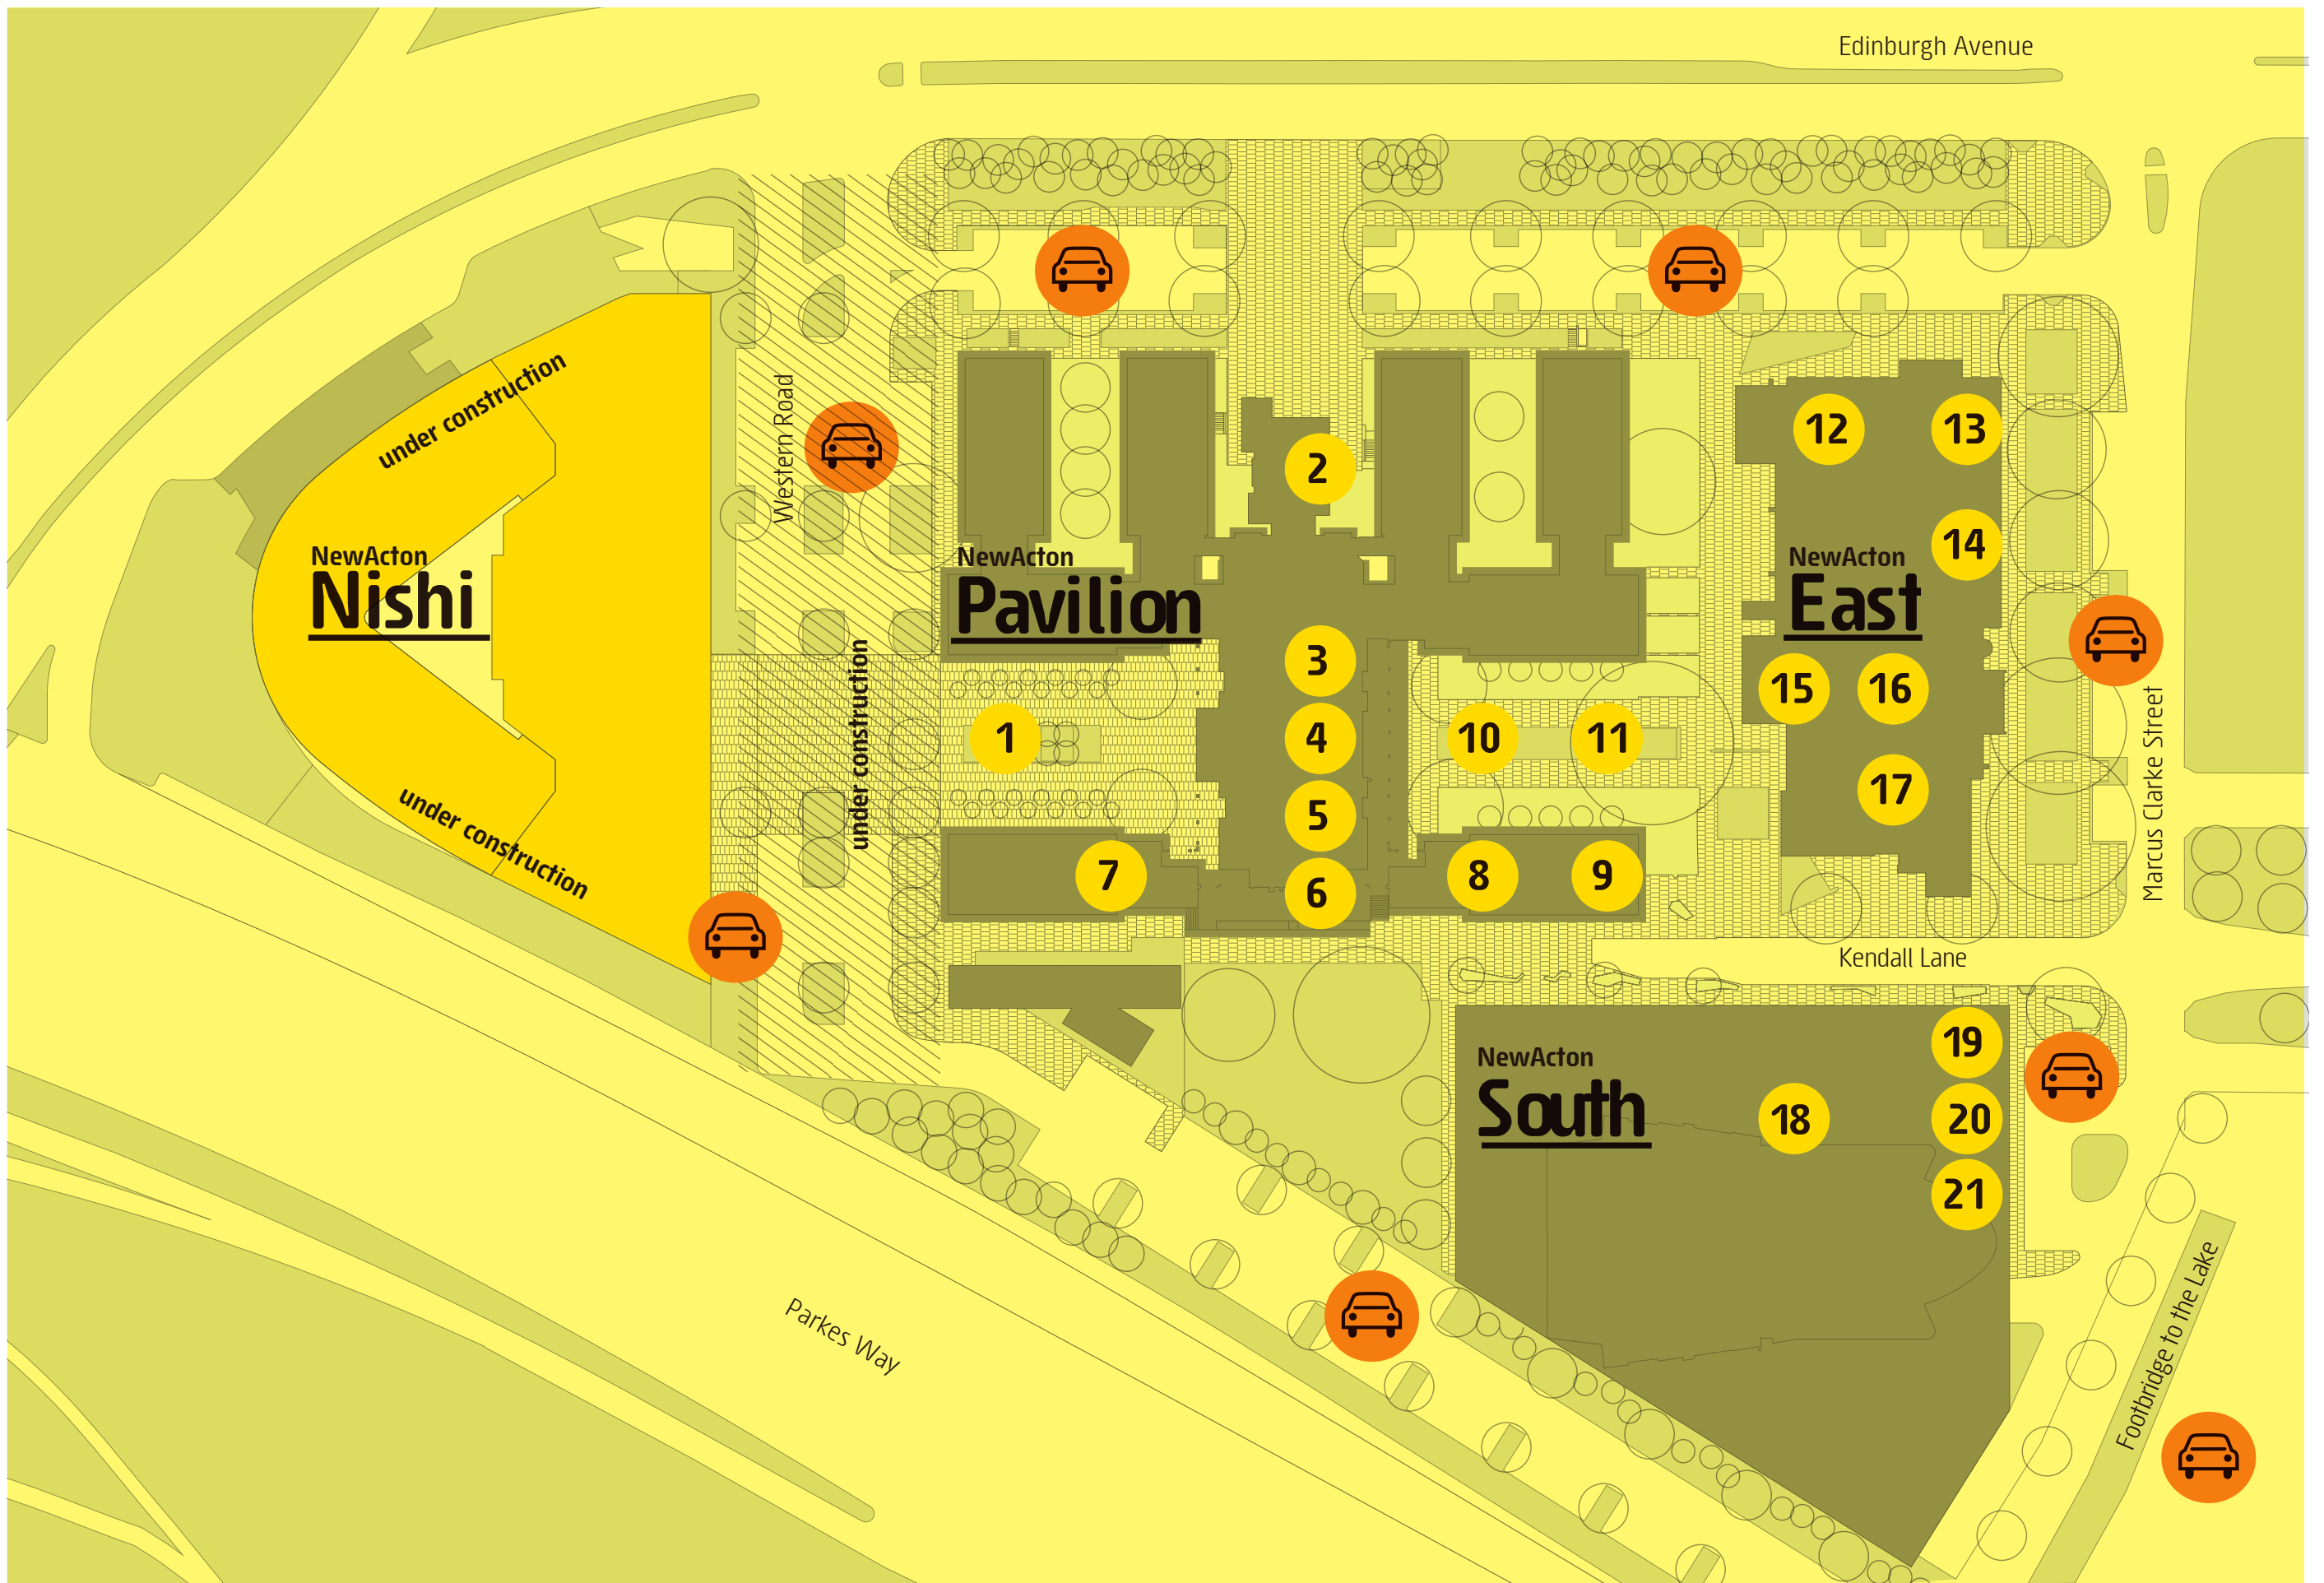

NEWACTON

NewActon Precinct

OFFSITE CARPARKS NEARBY

- 1 Western Courtyard
- 2 Diamant Hotel
- 3 Bicicletta
- 4 Flint Dining Room & Bar
- 5 Molonglo Group
- 6 Parlour Wine Room
- 7 DDCS Family Law Specialists
- 8 Soma Day Spa
- 9 La Bimbi Salon
- 10 Courtyard Cinema
- 11 Eastern Courtyard
- 12 Colliers International
- 13 UrbanFood Store + Cafe
- 14 ACCC
- 15 Pilates Canberra
- 16 Body to Burn Personal Fitness
- 17 Molonglo Valley Sales Suite
- 18 Kendall Lane Theatre
- 19 Hello There
- 20 NewActon Sales Office
- 21 Coordinate