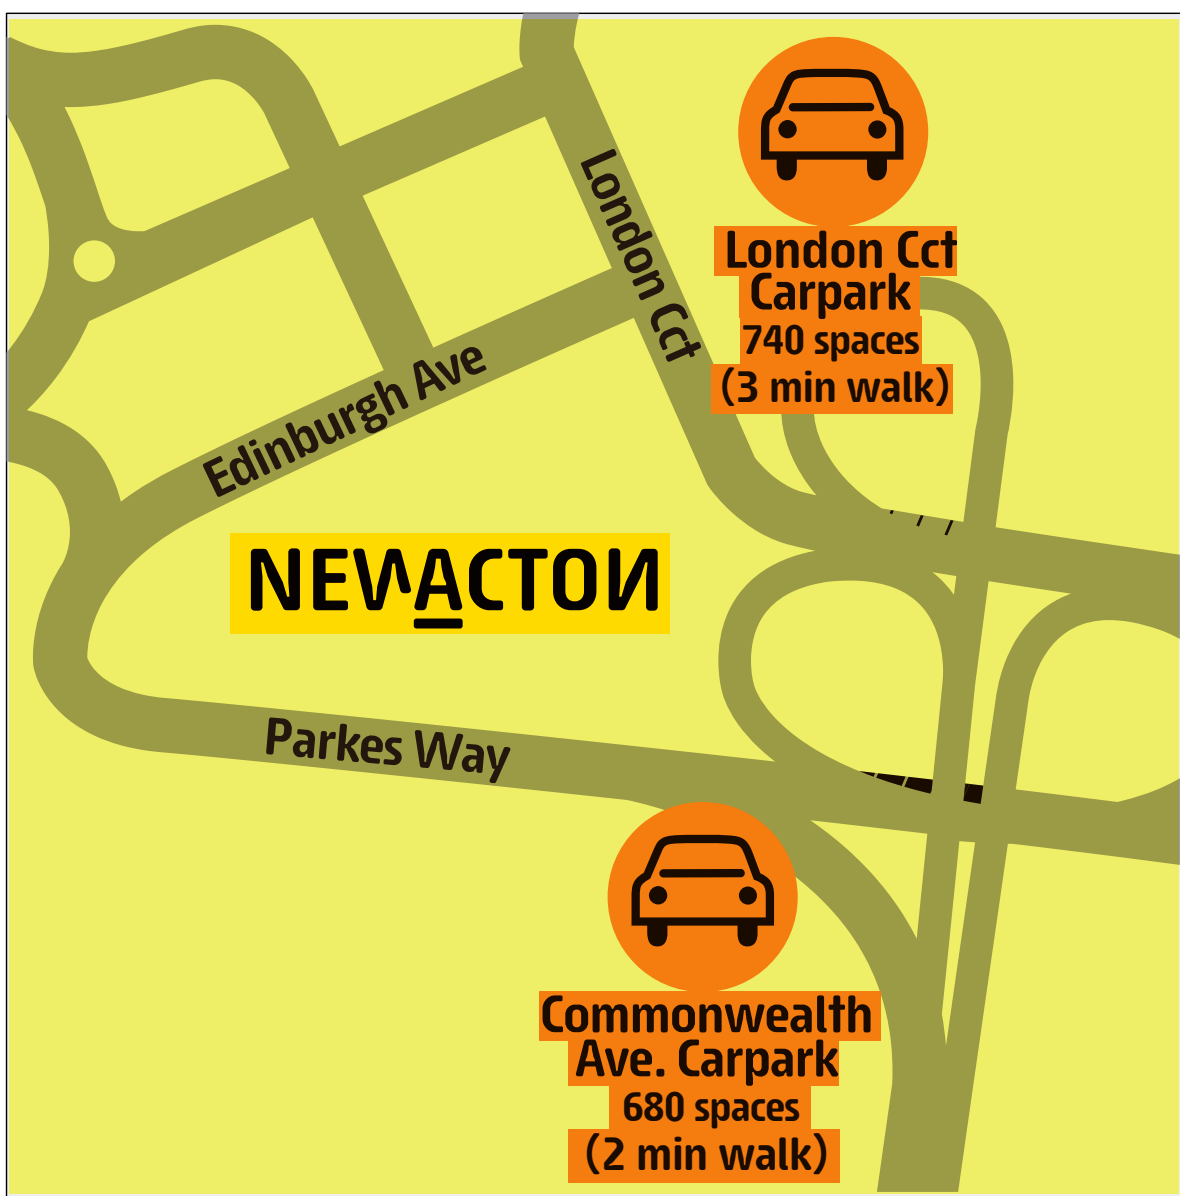

NEWACTON

NewActon Precinct

OFFSITE CARPARKS NEARBY

- 1 Western Courtyard
- 2 Diamant Hotel
- 3 Bicicletta
- 4 Flint Dining Room & Bar
- 5 Molonglo Group
- 6 Parlour Wine Room
- 7 DDCS Family Law Specialists
- 8 Soma Day Spa
- 9 La Bimbi Salon
- 10 Courtyard Cinema
- 11 Eastern Courtyard
- 12 Colliers International
- 13 UrbanFood Store + Cafe
- 14 ACCC
- 15 Pilates Canberra
- 16 Body to Burn Personal Fitness
- 17 Molonglo Valley Sales Suite
- 18 Kendall Lane Theatre
- 19 Hello There
- 20 NewActon Sales Office
- 21 Coordinate